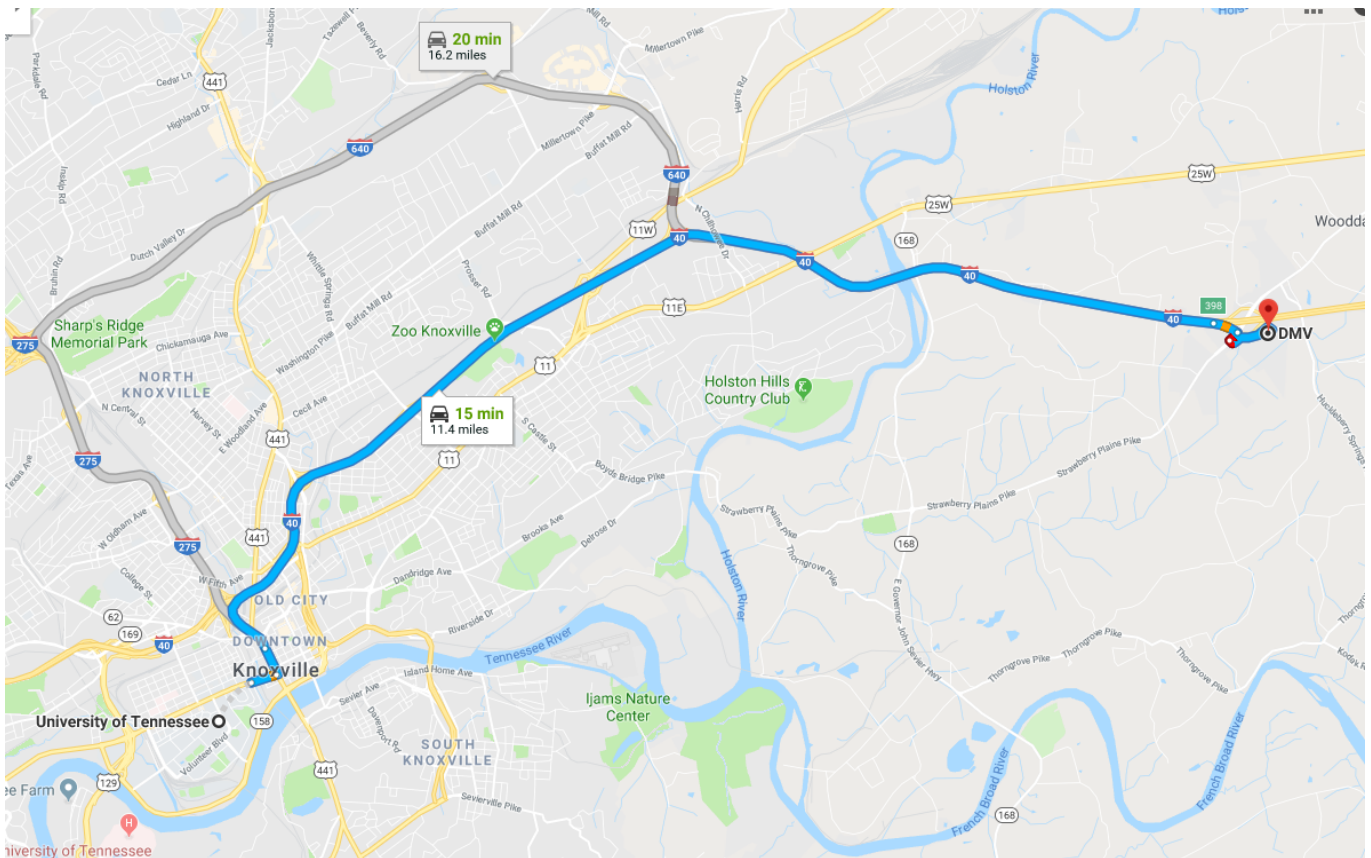

Current Tennessee Driver's License policy will allow you to qualify for a TN Temporary Driver's License until the expiration date specified by your immigration documents. If you apply for and receive an extension to stay beyond the original date, then you will need to present your extension papers to the Driver License Office for renewal of your license.

### Information for International Students

7320 Region Lane

Knoxville, TN 37914

(From UT: 11.4 miles – about 15 minutes by car)

Monday – Friday

8:30AM to 5:00PM

(865) 594-6399

This DMV can be reached by car (taxi, Uber, or Lyft), but cannot be reached by KAT bus.